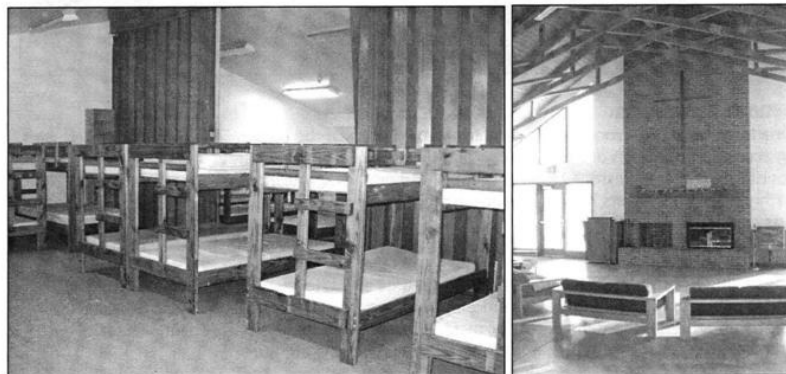

# Lodge Dormitory

## General Description

One large dormitory room in the upstairs, eastern wing of the Lodge. The room is divided with an accordion, wooden door. Ten wooden, bunk pairs are on each side. Includes air conditioning, heat, electricity, and carpeting. Downstairs, participants share a community bathroom with showers and a game room with ping pong, foosball, and air hockey. Linens are **not** provided.

## Meeting Room

The Dining Room is included with this sleeping area and is located in the center part of the Lodge overlooking beautiful Lake Muncie. It has a meeting capacity of 50. The other half of this room serves as the dining area for meals. It includes air conditioning, heat, electricity, fireplace, chairs, circular tables, and an amplifier with microphones.