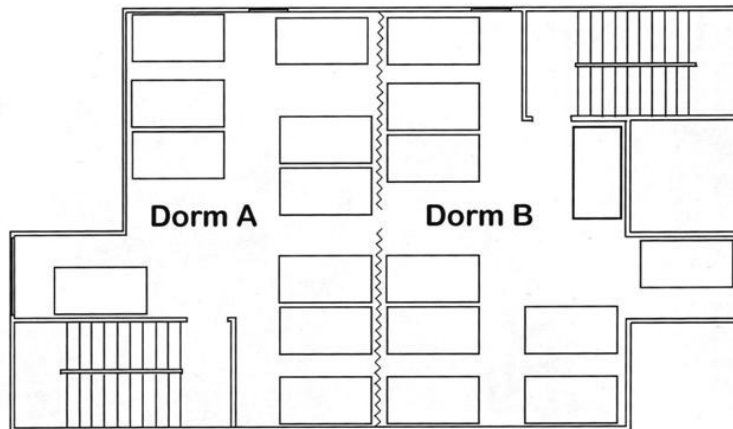

# Lodge Dormitory

## General Description

One large dormitory room in the upstairs, eastern wing of the Lodge. The room is divided with an accordion, wooden door. Ten wooden, bunk pairs are on each side. Includes air conditioning, heat, electricity, and carpeting. Downstairs, participants share a community bathroom with showers and a game room with ping pong, foosball, and air hockey. Linens are **not** provided.

## Meeting Room

The Dining Room is included with this sleeping area and is located in the center part of the Lodge overlooking beautiful Lake Muncie. It has a meeting capacity of 50. The other half of this room serves as the dining area for meals. It includes air conditioning, heat, electricity, fireplace, chairs, circular tables, and an amplifier with microphones.

## Lodge Dormitory Rooms

Camp Lutherhaven  
1596 S 150 W, Albion IN 46701