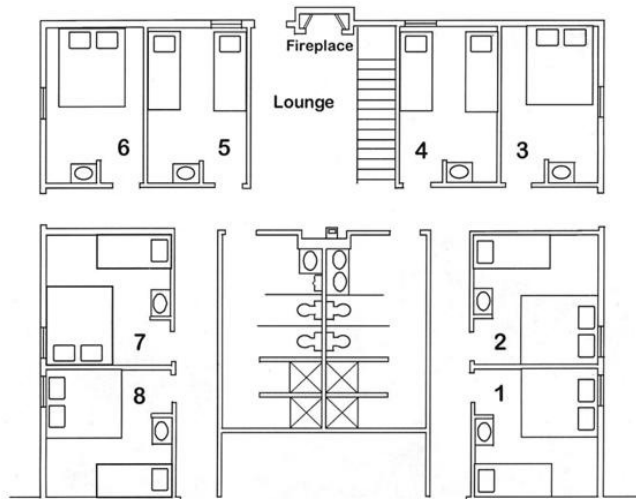

Lodge Private Rooms

General Description

Eight private rooms with either a double and a bunk, double, or 2 bunks. Includes air conditioning, heat, electricity, carpeting, private sink, mirror, and a window. Rooms share a community bathroom with showers. Linens are provided including sheets, pillows, pillowcases, blankets, towels, and washcloths.

Meeting Room

The Loft is included with this sleeping area and sits directly above the sleeping rooms and has a capacity of 30. It includes air conditioning, heat, electricity, carpeting, chairs, tables, chalkboard, and a projector pull-down screen.