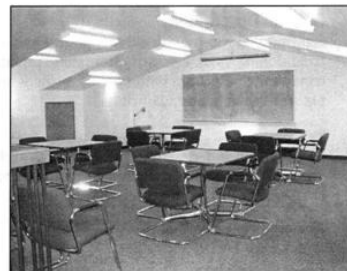

Lodge Private Rooms

General Description

Eight private rooms with either a double and a bunk, double, or 2 bunks. Includes air conditioning, heat, electricity, carpeting, private sink, mirror, and a window. Rooms share a community bathroom with showers. Linens are provided including sheets, pillows, pillowcases, blankets, towels, and washcloths.

Meeting Room

The Loft is included with this sleeping area and sits directly above the sleeping rooms and has a capacity of 30. It includes air conditioning, heat, electricity, carpeting, chairs, tables, chalkboard, and a projector pull-down screen.